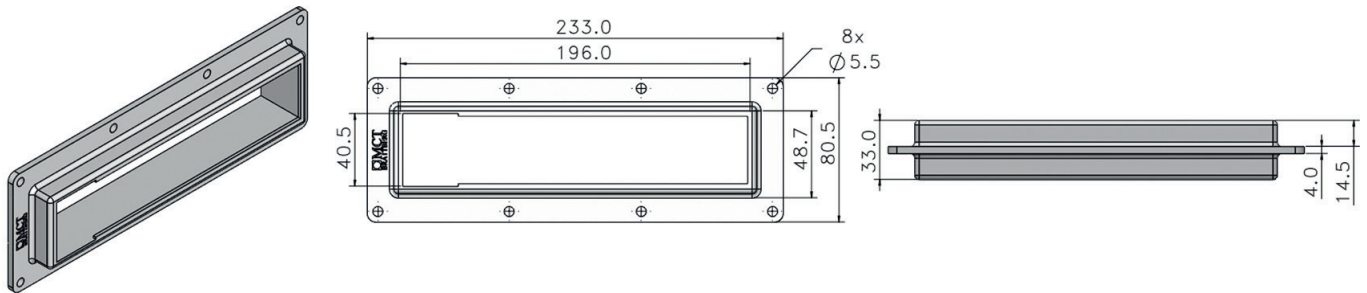

Frame Article no: CS00001600

CS 16	MCT Brattberg CS series cable diameter range (mm) and number of cables		Required cut out (mm)	Art No.	Packing space (mm)
Kit	Size 20X40 2.5-16.0	Size 40 14.5-33.5			
CS 16/4	0	4	55X210	CS00001604	160X40
CS 16/7	4	3	55X210	CS00001607	160X40
CS 16/10	8	2	55X210	CS00001610	160X40
CS 16/13	12	1	55X210	CS00001613	160X40
CS 16/16	16	0	55X210	CS00001616	160X40