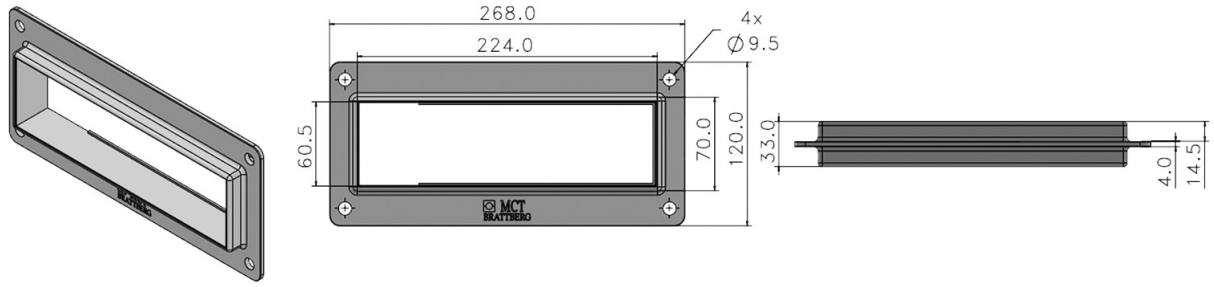

Frame Article no: CS00001800

CS 18	MCT Brattberg CS series cable diameter range (mm) and number of cables	Required cut out (mm)	Art No.	Packing space (mm)
Kit	Size 60X60 32.0-55.0			
CS 18/3	3	75X240	CS00001803	180X60