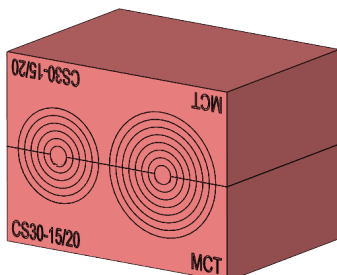

RFCS size can be extended to larger size on customers demand.

Putting
safety first

All kits are based on the most commonly used Modules of size 40x40 and 20x40.

There are more kits that can be prepared by using Modules 15x40 (Caters 3 cables of $\varnothing 2.5$ to $\varnothing 10.5$ mm). Modules 30x40 to have two cables of diameter up to $\varnothing 2.5$ to $\varnothing 15.5$ & $\varnothing 2.5$ to $\varnothing 20.5$ mm. Module 60x60 cables of diameter up to $\varnothing 32.0$ to $\varnothing 55.0$ mm.

Spare blocks are available in 5 and 10 mm height.

Spare module 5X40

Art no. CS00054000

Height: 5 mm, Width: 40 mm

Spare module 10X40

Art no. CS00104000

Height: 5 mm, Width: 40 mm

Module CS 15X40

Art no. CS00152510

Cable Range: $\varnothing 2.5$ to $\varnothing 10.5$
Height: 15 mm, Width: 40 mm

Module CS 20X40

Art no. CS00202516

Cable Range: $\varnothing 2.5$ to $\varnothing 16.0$
Height: 20 mm, Width: 40 mm

Module CS 30X40

Art no. CS00302520

Cable Range: $\varnothing 2.5$ to $\varnothing 15.5$ and $\varnothing 2.5$ to $\varnothing 20.5$
Height: 30 mm, Width: 40 mm

Module CS 30X40

Art no. CS00302525

Cable Range: $\varnothing 2.5$ to 10 and $\varnothing 2.5$ to 25
Height: 30 mm, Width: 40 mm