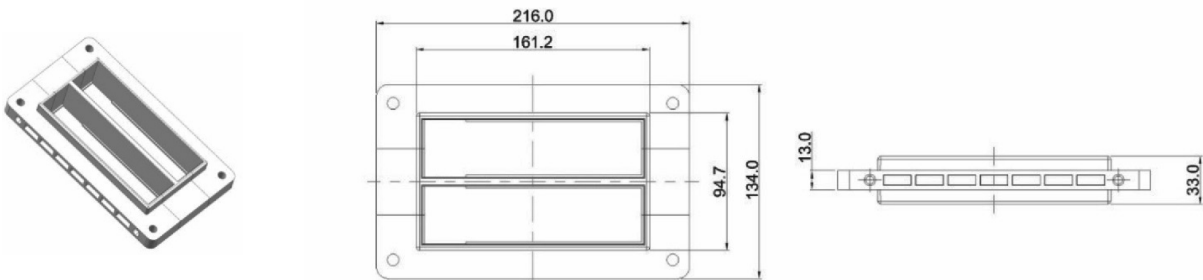

Frame Article no: RFCS002400

RFCS 24	MCT Brattberg CS series cable diameter range (mm) and number of cables		Required cut out (mm)	Art No.	Packing space (mm)
Kit	Size 20X40 2.5-16.0	Size 40 14.5-33.5			
RFCS 24/6	0	6	100X165	RFCS002406	240X40
RFCS 24/12	8	4	100X165	RFCS002412	240X40
RFCS 24/18	16	2	100X165	RFCS002418	240X40
RFCS 24/24	24	0	100X165	RFCS002424	240X40