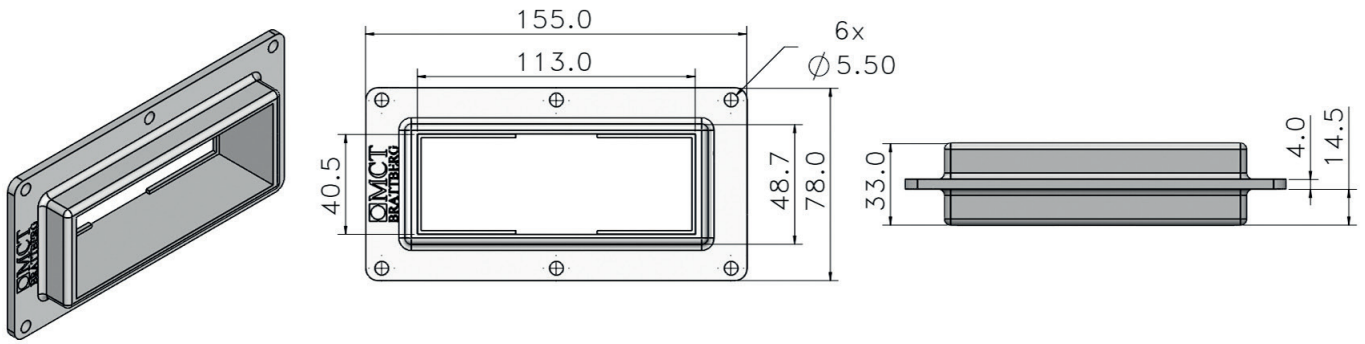

Frame Article no: CS00008000

CS 8	MCT Brattberg CS series cable diameter range (mm) and number of cables		Required cut out (mm)	Art No.	Packing space (mm)
Kit	Size 20X40 2.5-16.0	Size 40 14.5-33.5			
CS 8/2	0	2	55X130	CS00008002	80X40
CS 8/5	4	1	55X130	CS00008005	80X40
CS 8/8	8	0	55X130	CS00008008	80X40