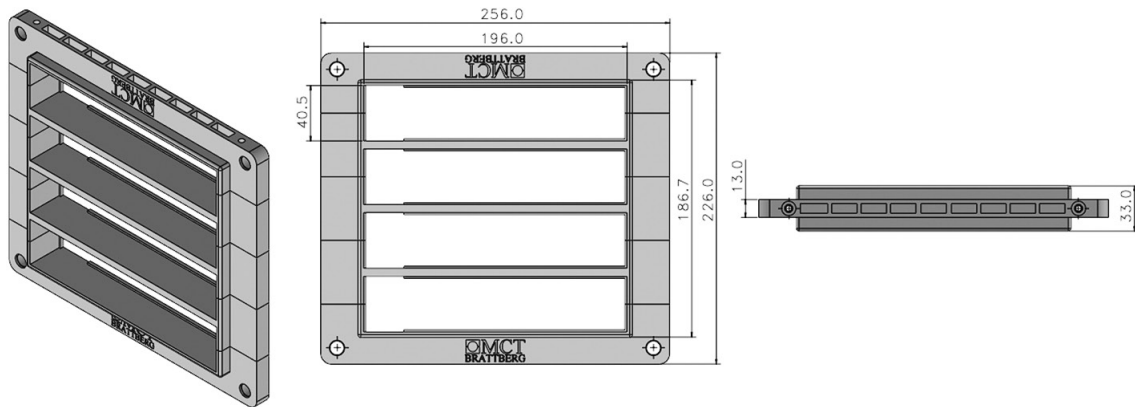

Frame Article no: RFCS006400

RFCS 64	MCT Brattberg CS series cable diameter range (mm) and number of cables		Required cut out (mm)	Art No.	Packing space (mm)
Kit	Size 20X40 2.5-16.0	Size 40 14.5-33.5			
RFCS 64/16	0	16	195X205	RFCS006416	640X40
RFCS 64/28	16	12	195X205	RFCS006428	640X40
RFCS 64/40	32	8	195X205	RFCS006440	640X40
RFCS 64/52	48	4	195X205	RFCS006452	640X40
RFCS 64/64	64	0	195X205	RFCS006464	640X40