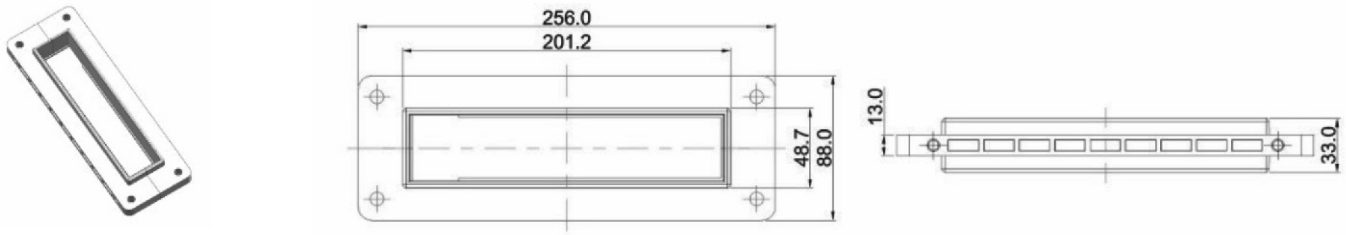

Frame Article no: RFCS001600

RFCS 16	MCT Brattberg CS series cable diameter range (mm) and number of cables		Required cut out (mm)	Art No.	Packing space (mm)
Kit	Size 20X40 2.5-16.0	Size 40 14.5-33.5			
RFCS 16/4	0	4	50X205	RFCS001604	160X40
RFCS 16/7	4	3	50X205	RFCS001607	160X40
RFCS 16/10	8	2	50X205	RFCS001610	160X40
RFCS 16/13	12	1	50X205	RFCS001613	160X40
RFCS 16/16	16	0	50X205	RFCS001616	160X40