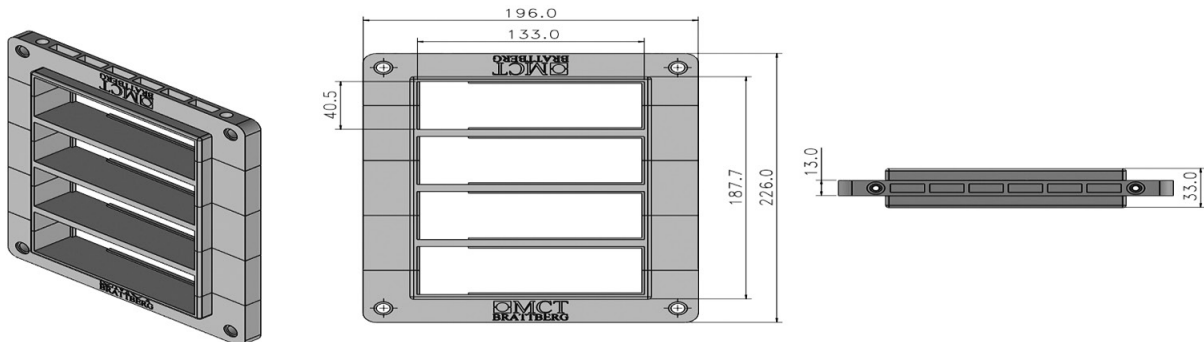

Frame Article no: RFCS004000

RFCS 40	MCT Brattberg CS series cable diameter range (mm) and number of cables		Required cut out (mm)	Art No.	Packing space (mm)
Kit	Size 20X40 2.5-16.0	Size 40 14.5-33.5			
RFCS 40/16	8	8	195X145	RFCS004016	400X40
RFCS 40/28	24	4	195X145	RFCS004028	400X40
RFCS 40/40	40	0	195X145	RFCS004040	400X40