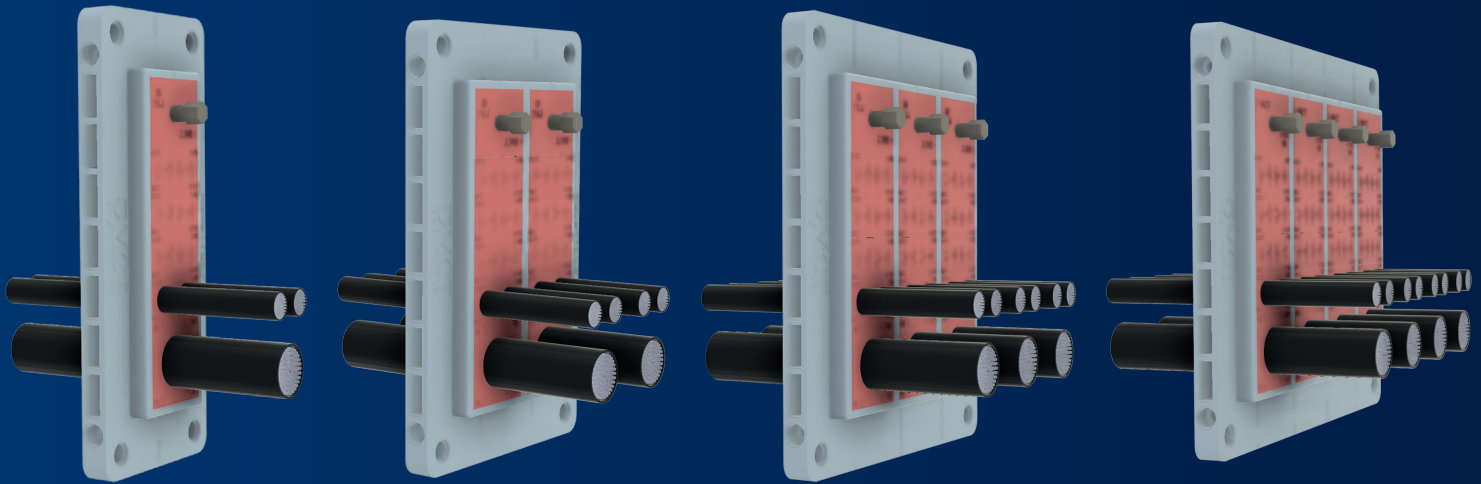

RFCS

Cabinet Seal

MCT Brattberg RFCS (Retrofit Cabinet Seal open frame)

Innovative open able/retrofit alternative to heavy duty plug in connector and cable glands plates in cabinets.

The unique MCT Brattberg RFCS is available in three basic sizes of 10, 12 & 16 with an extension provision to size:

- 10 to 20, 30 and 40
- 12 to 24, 36 and 48
- 16 to 32, 48 and 64

MCT Brattberg RFCS frame provides :

- Space saving frames compared to conventional plug in connector & cable glands.
- Unique MCT Brattberg compression wedge PTG40 that can be inserted from both sides of the frame to provide classification IP 65/67 and NEMA 250 type 4x.
- Easy installation and availability with ready made packed kits including sealing module or according to customer requirements.

MCT Brattberg RFCS Kit contains:

- Open able frame with gasket.
- MCT Brattberg CS series module with lockable layer and pre marked cable diameter range.
- PTG 40 Compression wedge.
- Gasket for sealing RFCS frame with cabinet.
- Mounting hardware.
- Installation Manual.
- Lubricant.

RFCS size can be extended to larger size on customers demand.

Putting
safety first

All kits are based on the most commonly used Modules of size 40x40 and 20x40.

There are more kits that can be prepared by using Modules 15x40 (Caters 3 cables of $\varnothing 2.5$ to $\varnothing 10.5$ mm). Modules 30x40 to have two cables of diameter up to $\varnothing 2.5$ to $\varnothing 15.5$ & $\varnothing 2.5$ to $\varnothing 20.5$ mm. Module 60x60 cables of diameter up to $\varnothing 32.0$ to $\varnothing 55.0$ mm.