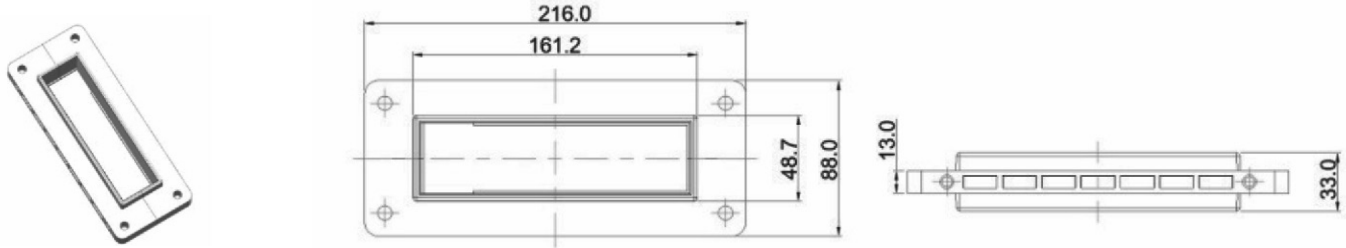

Frame Article no: RFCS001200

RFCS 12	MCT Brattberg CS series cable diameter range (mm) and number of cables		Required cut out (mm)	Art No.	Packing space (mm)
Kit	Size 20X40 2.5-16.0	Size 40 14.5-33.5			
RFCS 12/3	0	3	55X165	RFCS001203	120X40
RFCS 12/6	4	2	55X165	RFCS001206	120X40
RFCS 12/9	8	1	55X165	RFCS001209	120X40
RFCS 12/12	12	0	55X165	RFCS001212	120X40