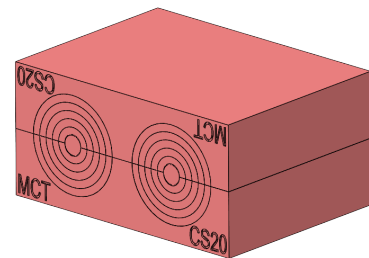

RFCS size can be extended to larger size on customers demand.

Putting
safety first

All kits are based on the most commonly used Modules of size 40x40 and 20x40.

There are more kits that can be prepared by using Modules 15x40 (Caters 3 cables of $\varnothing 2.5$ to $\varnothing 10.5$ mm). Modules 30x40 to have two cables of diameter up to $\varnothing 2.5$ to $\varnothing 15.5$ & $\varnothing 2.5$ to $\varnothing 20.5$ mm. Module 60x60 cables of diameter up to $\varnothing 32.0$ to $\varnothing 55.0$ mm.

Spare blocks are available in 5 and 10 mm height.

Spare module 5X40

Art no. CS00054000

Height: 5 mm, Width: 40 mm

Spare module 10X40

Art no. CS00104000

Height: 5 mm, Width: 40 mm

Module CS 15X40

Art no. CS00152510

Cable Range: $\varnothing 2.5$ to $\varnothing 10.5$
Height: 15 mm, Width: 40 mm

Module CS 20X40

Art no. CS00202516

Cable Range: $\varnothing 2.5$ to $\varnothing 16.0$
Height: 20 mm, Width: 40 mm