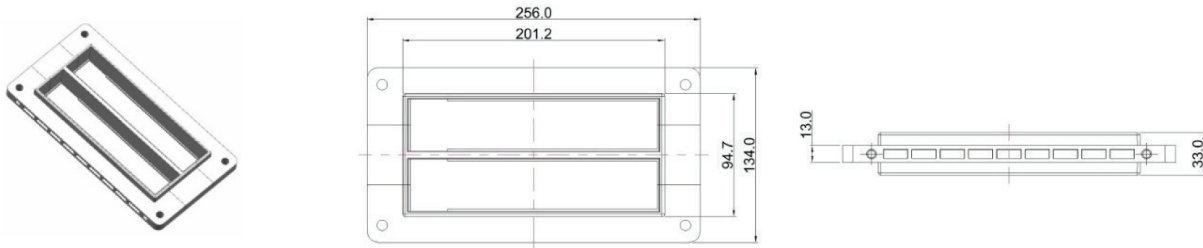

Frame Article no: RFCS003200

RFCS 32	MCT Brattberg CS series cable diameter range (mm) and number of cables		Required cut out (mm)	Art No.	Packing space (mm)
Kit	Size 20X40 2.5-16.0	Size 40 14.5-33.5			
RFCS 32/8	0	8	100X205	RFCS003208	320X40
RFCS 32/14	8	6	100X205	RFCS003214	320X40
RFCS 32/20	16	4	100X205	RFCS003220	320X40
RFCS 32/26	24	2	100X205	RFCS003226	320X40
RFCS 32/32	32	0	100X205	RFCS003232	320X40