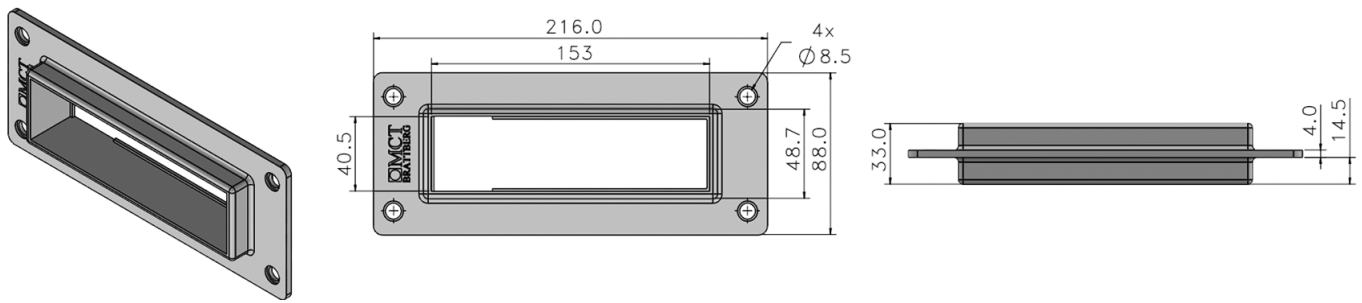

Frame Article no: CS00001200

CS 12	MCT Brattberg CS series cable diameter range (mm) and number of cables		Required cut out (mm)	Art No.	Packing space (mm)
Kit	Size 20X40 2.5-16.0	Size 40 14.5-33.5			
CS 12/3	0	3	55X165	CS00001203	120X40
CS 12/6	4	2	55X165	CS00001206	120X40
CS 12/9	8	1	55X165	CS00001209	120X40
CS 12/12	12	0	55X165	CS00001212	120X40