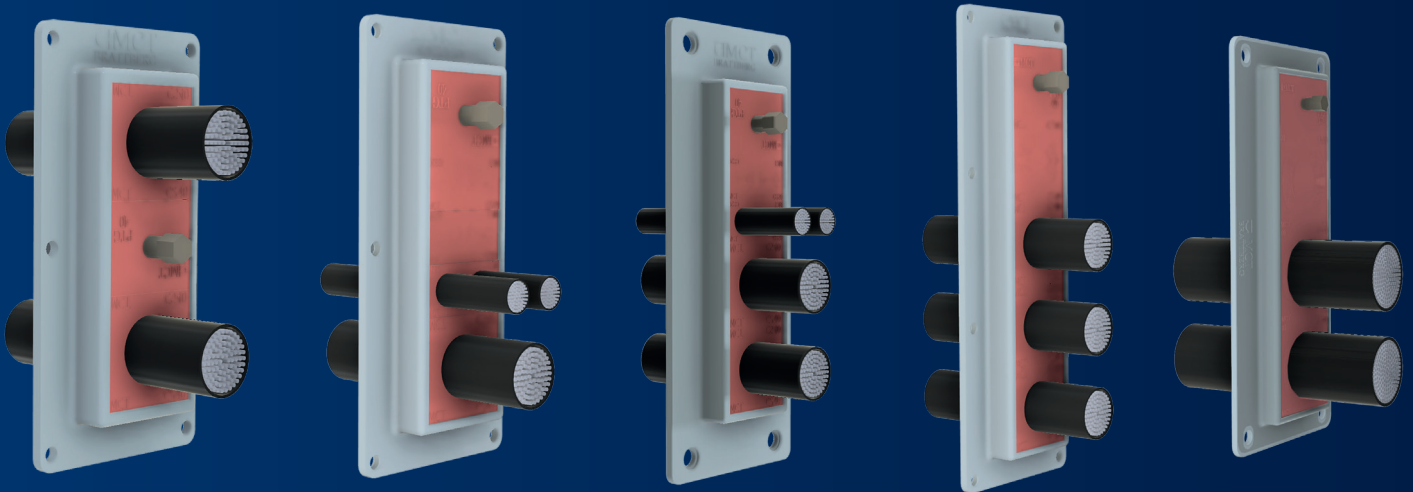

CS

Cabinet Seal

MCT Brattberg CS - Cabinet Seal closed frame

Innovative alternative to heavy duty plug in connector and cable glands plates in cabinets.

The unique MCT Brattberg RFCS is available in basic sizes of 8, 10, 12, 16 and 18.

MCT Brattberg RFCS frame provides :

- Space saving frames compared to conventional plug in connector & cable glands.
- Unique MCT Brattberg compression wedge PTG40 that can be inserted from both sides of the frame to provide classification IP 65/67 and NEMA 250 type 4x.
- Easy installation and availability with ready made packed kits including sealing module or according to customer requirements.