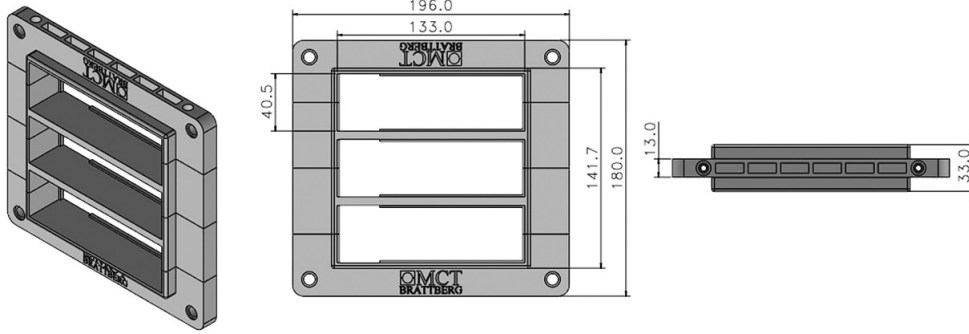

Frame Article no: RFCS003000

RFCS 30	MCT Brattberg CS series cable diameter range (mm) and number of cables		Required cut out (mm)	Art No.	Packing space (mm)
Kit	Size 20X40 2.5-16.0	Size 40 14.5-33.5			
RFCS 30/12	6	6	145X145	RFCS003012	300X40
RFCS 30/21	18	3	145X145	RFCS003021	300X40
RFCS 30/30	30	0	145X145	RFCS003030	300X40