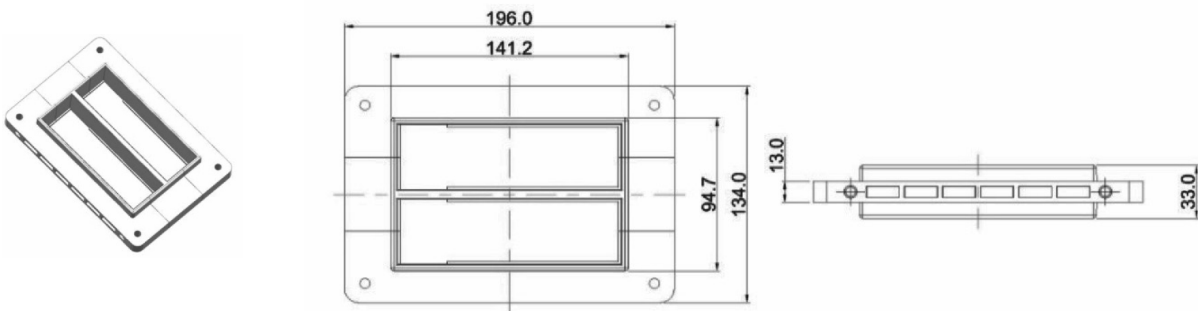

Frame Article no: RFCS002000

RFCS 20	MCT Brattberg CS series cable diameter range (mm) and number of cables		Required cut out (mm)	Art No.	Packing space (mm)
Kit	Size 20X40 2.5-16.0	Size 40 14.5-33.5			
RFCS 20/8	4	4	100X145	RFCS002008	200X40
RFCS 20/14	12	2	100X145	RFCS002014	200X40
RFCS 20/20	20	0	100X145	RFCS002020	200X40