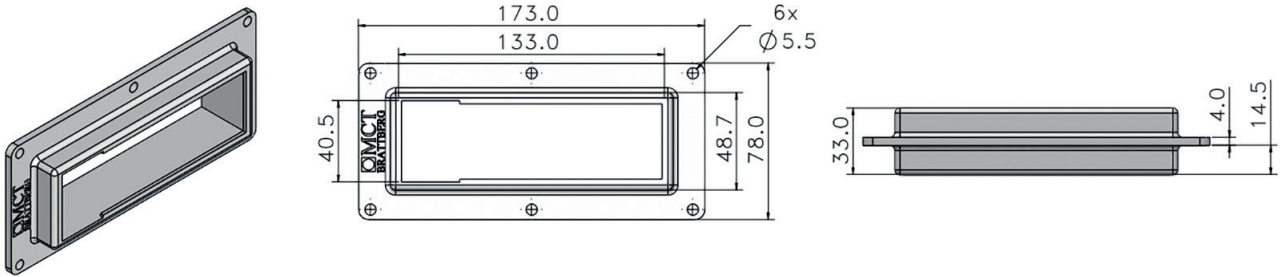

Frame Article no: CS00001000

CS 10	MCT Brattberg CS series cable diameter range (mm) and number of cables		Required cut out (mm)	Art No.	Packing space (mm)
Kit	Size 20X40 2.5-16.0	Size 40 14.5-33.5			
CS 10/4	2	2	55X145	CS00001004	100X40
CS 10/7	6	1	55X145	CS00001007	100X40
CS 10/10	10	0	55X145	CS00001010	100X40