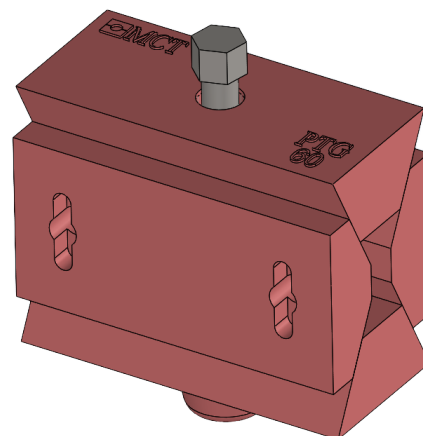

PTG Presswedge - For completing the seal

The PTG compresses the system and completing the seal. Manufactured from Lycron with stainless steel (316L).

PTG-40

Art no. CS00460402

PTG-60

Art no. CS00460602

Frame Article no: RFCS001000