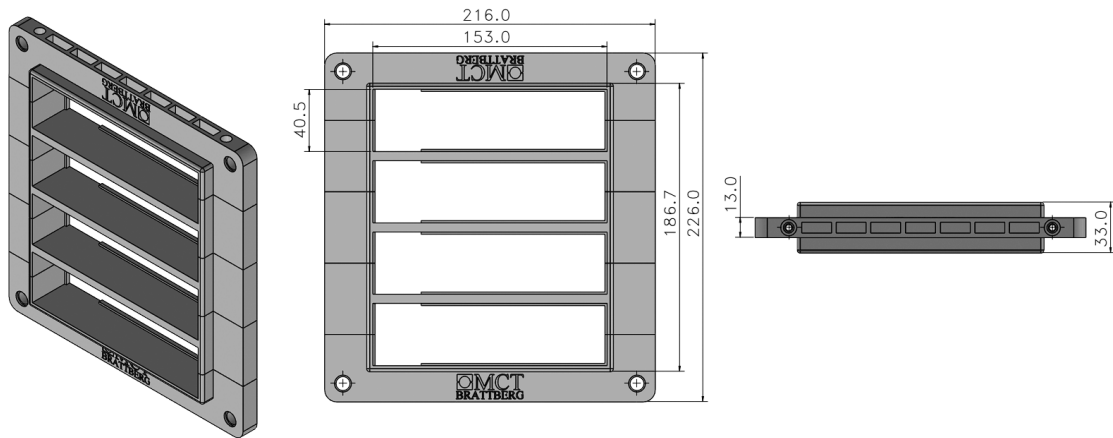

Frame Article no: RFCS004800

RFCS 48	MCT Brattberg CS series cable diameter range (mm) and number of cables		Required cut out (mm)	Art No.	Packing space (mm)
Kit	Size 20X40 2.5-16.0	Size 40 14.5-33.5			
RFCS 48/12	0	12	195X165	RFCS004812	480X40
RFCS 48/24	16	8	195X165	RFCS004824	480X40
RFCS 48/36	32	4	195X165	RFCS004836	480X40
RFCS 48/48	48	0	195X165	RFCS004848	480X40