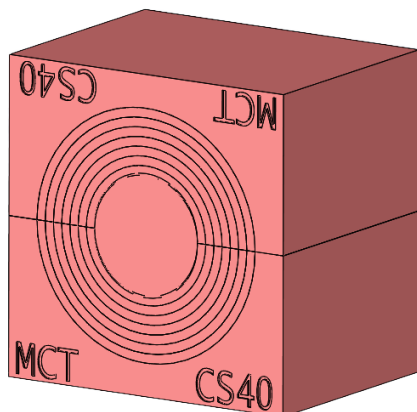

RFCS size can be extended to larger size on customers demand.

Putting
safety first

All kits are based on the most commonly used Modules of size 40x40 and 20x40.

There are more kits that can be prepared by using Modules 15x40 (Caters 3 cables of $\varnothing 2.5$ to $\varnothing 10.5$ mm). Modules 30x40 to have two cables of diameter up to $\varnothing 2.5$ to $\varnothing 15.5$ & $\varnothing 2.5$ to $\varnothing 20.5$ mm. Module 60x60 cables of diameter up to $\varnothing 32.0$ to $\varnothing 55.0$ mm.

Art no. CS00152510

Cable Range: $\varnothing 2.5$ to $\varnothing 10.5$
Height: 15 mm, Width: 40 mm

Module CS 20X40

Art no. CS00202516

Cable Range: $\varnothing 2.5$ to $\varnothing 16.0$
Height: 20 mm, Width: 40 mm

Module CS 30X40

Art no. CS00302520

Cable Range: $\varnothing 2.5$ to $\varnothing 15.5$ and $\varnothing 2.5$ to $\varnothing 20.5$
Height: 30 mm, Width: 40 mm

Module CS 30X40

Art no. CS00302525

Cable Range: $\varnothing 2.5$ to 10 and $\varnothing 2.5$ to 25
Height: 30 mm, Width: 40 mm

Module CS 40X40

Art no. CS00401433

Cable Range: $\varnothing 14.5$ to $\varnothing 33.0$
Height: 40 mm, Width: 40 mm

Module CS 60X60

Art no. CS00603255

Cable Range $\varnothing 32.0$ to $\varnothing 55.00$
Height: 60 mm, Width: 60 mm