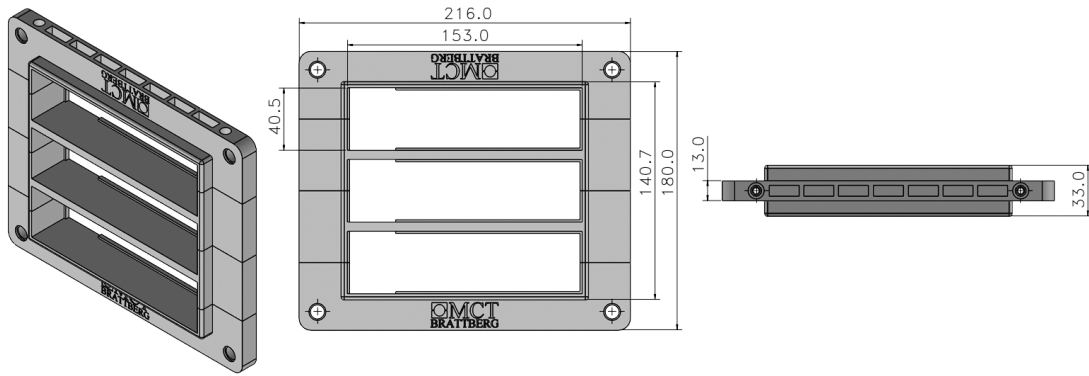

Frame Article no: RFCS003600

RFCS 36	MCT Brattberg CS series cable diameter range (mm) and number of cables		Required cut out (mm)	Art No.	Packing space (mm)
Kit	Size 20X40 2.5-16.0	Size 40 14.5-33.5			
RFCS 36/9	0	9	145X165	RFCS003609	360X40
RFCS 36/18	12	6	145X165	RFCS003618	360X40
RFCS 36/27	24	3	145X165	RFCS003627	360X40
RFCS 36/36	36	0	145X165	RFCS003636	360X40