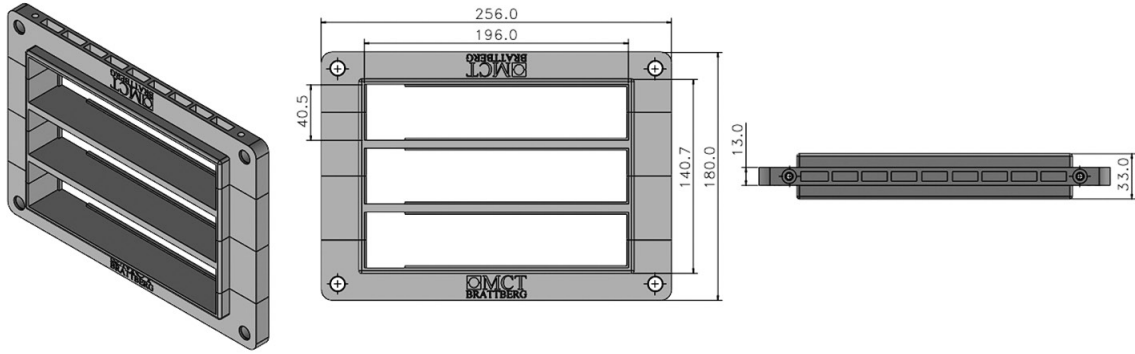

Frame Article no: RFCS014800

RFCS 48	MCT Brattberg CS series cable diameter range (mm) and number of cables		Required cut out (mm)	Art No.	Packing space (mm)
Kit	Size 20X40 2.5-16.0	Size 40 14.5-33.5			
RFCS 48/12	0	12	145X205	RFCS014812	480X40
RFCS 48/21	12	9	145X205	RFCS014821	480X40
RFCS 48/30	24	6	145X205	RFCS014830	480X40
RFCS 48/39	36	3	145X205	RFCS014839	480X40
RFCS 48/48	48	0	145X205	RFCS014848	480X40