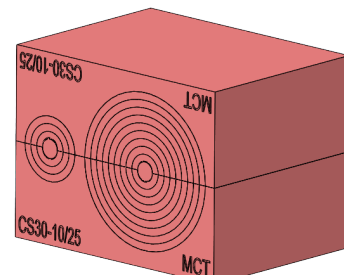

Art no. CS00152510

Cable Range: $\varnothing 2.5$ to $\varnothing 10.5$
Height: 15 mm, Width: 40 mm

Module CS 20X40

Art no. CS00202516

Cable Range: $\varnothing 2.5$ to $\varnothing 16.0$
Height: 20 mm, Width: 40 mm

Module CS 30X40

Art no. CS00302520

Cable Range: $\varnothing 2.5$ to $\varnothing 15.5$ and $\varnothing 2.5$ to $\varnothing 20.5$
Height: 30 mm, Width: 40 mm

Module CS 30X40

Art no. CS00302525

Cable Range: $\varnothing 2.5$ to 10 and $\varnothing 2.5$ to 25
Height: 30 mm, Width: 40 mm

Module CS 40X40

Art no. CS00401433

Cable Range: $\varnothing 14.5$ to $\varnothing 33.0$
Height: 40 mm, Width: 40 mm

Module CS 60X60

Art no. CS00603255

Cable Range $\varnothing 32.0$ to $\varnothing 55.00$
Height: 60 mm, Width: 60 mm