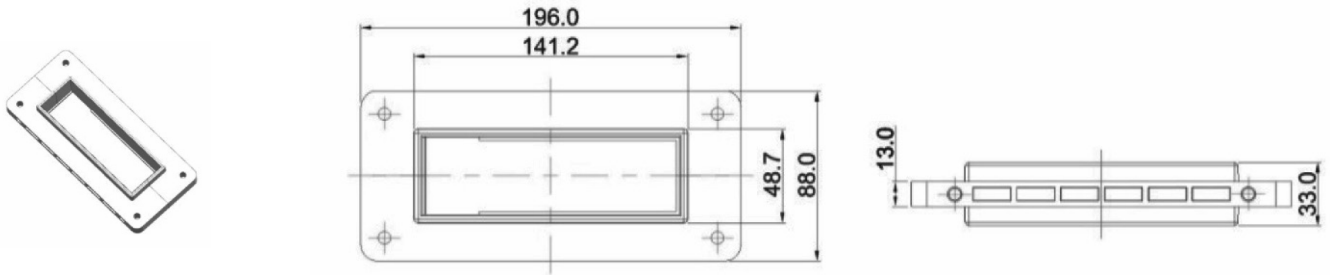

Module CS 40X40

Art no. CS00401433

Cable Range: $\varnothing 14.5$ to $\varnothing 33.0$
Height: 40 mm, Width: 40 mm

Module CS 60X60

Art no. CS00603255

Cable Range $\varnothing 32.0$ to $\varnothing 55.00$
Height: 60 mm, Width: 60 mm

PTG Presswedge - For completing the seal

The PTG compresses the system and completing the seal. Manufactured from Lycron with stainless steel (316L).

PTG-40

Art no. CS00460402

PTG-60

Art no. CS00460602

Frame Article no: RFCS001000