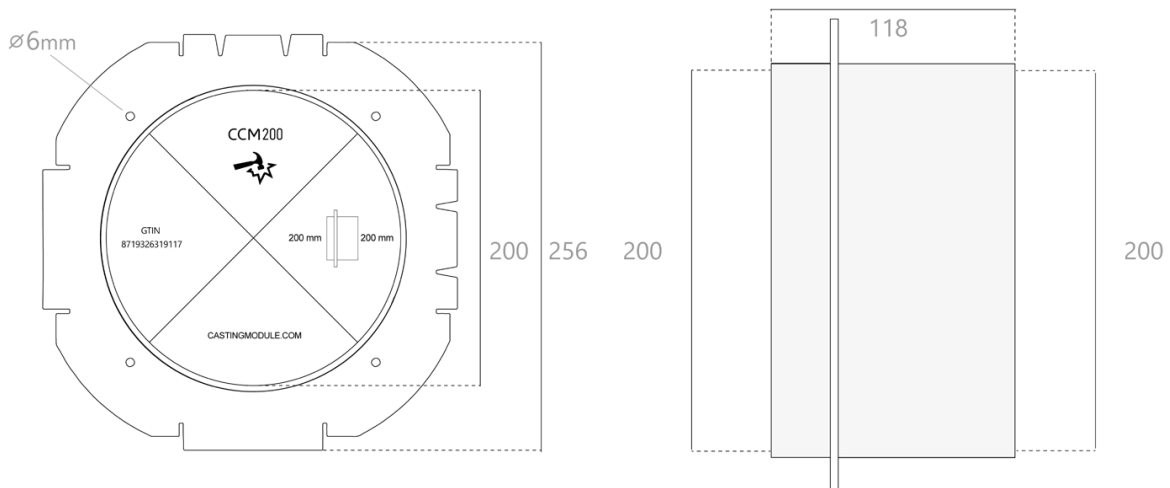

CCM 200

Sweden

Head office
MCT Brattberg AB
Phone: +46 - 455 37 52 00
Fax: +46 - 455 37 52 90
Email: info@mctbrattberg.se

Address
SE-371 92 Karlskrona, Sweden

United Kingdom

MCT Brattberg Ltd
Phone: +44 - 170 624 4890
Fax: +44 - 170 624 4891
E-mail: info@mctbrattberg.co.uk

Address
Commerce Street
Carrs Industrial Estate Haslingden
Lancashire BB4 5JT, England

USA

MCT Brattberg Inc
Phone: +1 346 260 9124
Email: sales@brattberginc.com

Address
3332 Spring Stuebner Rd.
Suite G, Spring, TX 77379, USA

Australia

MCT Brattberg Australia Pty Ltd
Phone: +61 (0)44 710 4422
Email: info@mctbrattberg.com.au

Address
Level 2, Margaret Graham Building
Lot Fourteen
1a Frome Road
Adelaide, SA 5000, Australia

United Arab Emirates

MCT Brattberg UAE
Dubai, United Arab Emirates
Phone: +971 50 277 2151
Email: sony.jose@mctbrattberg.ae

Please visit our website for contact information to your closest MCT Brattberg representative:

www.mctbrattberg.com