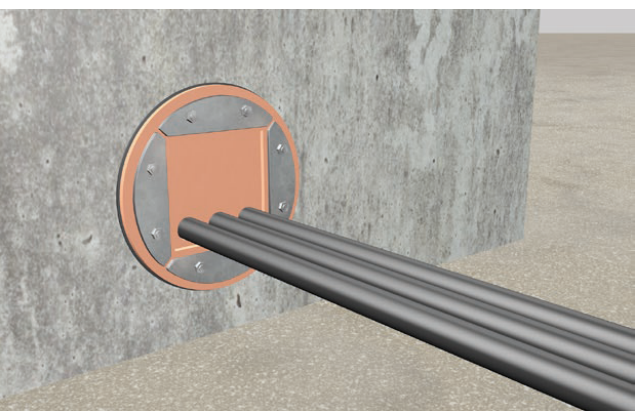

# CONCRETE CASTING MODULE (CCM)

The CCM150 and CCM200 casting modules are designed to be embedded in a concrete wall (for onshore projects). When embedded, they create a round, watertight sealed opening that can later be used for installing a conduit with cables or pipes. The module is designed for conduits with diameters of 150mm and 200mm. As long as the casting module is not in use, a round hole is created in the wall, sealed with a thin plastic wall to keep it watertight. Depending on the thickness of the wall, the CCM can be extended with a standard PVC pipe, which needs to be cut to size, ensuring a uniform round hole through the entire depth of the wall once the concrete is poured.

## Advantages of the CCM150/CCM200

- Waterproof seal
- Especially designed to fit in round transits like the RGP150 from MCT Brattberg
- The modules can be interconnected (butterfly cutouts)
- Easy mounting prior to pouring concrete wall (attach module to concrete reinforcement with e.g. tie-wraps)