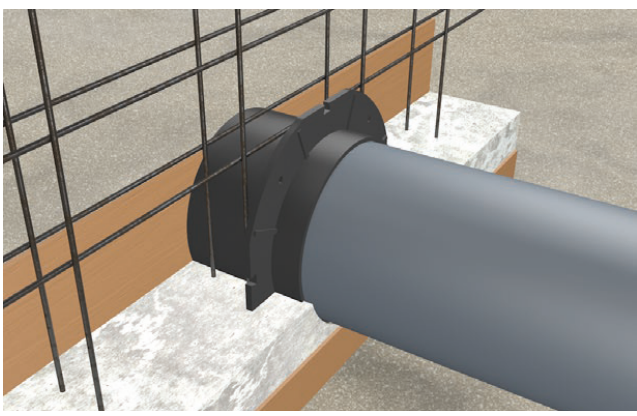

# CONCRETE CASTING MODULE (CCM)

The CCM150 and CCM200 casting modules are designed to be embedded in a concrete wall (for onshore projects). When embedded, they create a round, watertight sealed opening that can later be used for installing a conduit with cables or pipes. The module is designed for conduits with diameters of 150mm and 200mm. As long as the casting module is not in use, a round hole is created in the wall, sealed with a thin plastic wall to keep it watertight. Depending on the thickness of the wall, the CCM can be extended with a standard PVC pipe, which needs to be cut to size, ensuring a uniform round hole through the entire depth of the wall once the concrete is poured.

## Advantages of the CCM150/CCM200

- Waterproof seal
- Especially designed to fit in round transits like the RGP150 from MCT Brattberg
- The modules can be interconnected (butterfly cutouts)
- Easy mounting prior to pouring concrete wall (attach module to concrete reinforcement with e.g. tie-wraps)