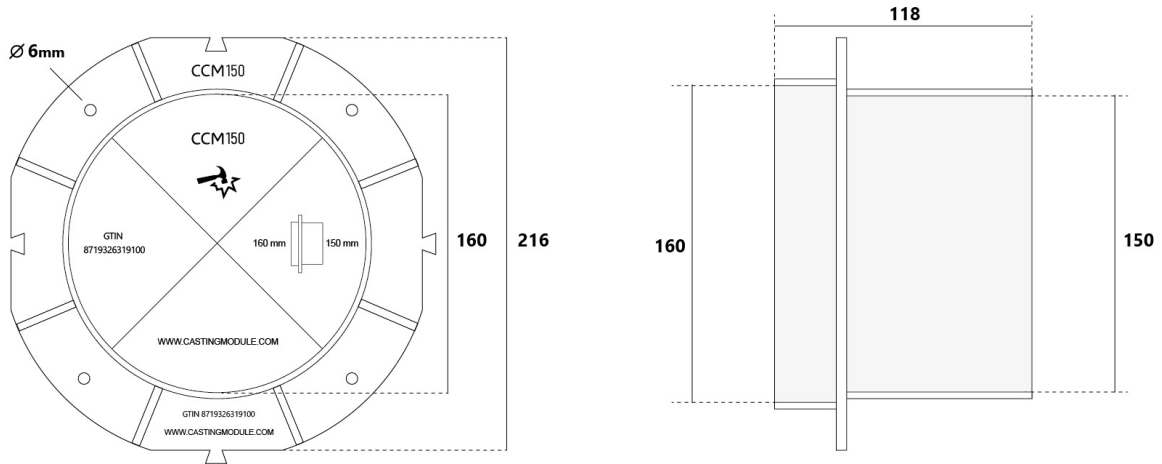

CCM 150

CCM 200

Sweden

Head office
MCT Brattberg AB
Phone: +46 - 455 37 52 00
Fax: +46 - 455 37 52 90
Email: info@mctbrattberg.se

Address
SE-371 92 Karlskrona, Sweden

United Kingdom

MCT Brattberg Ltd
Phone: +44 - 170 624 4890
Fax: +44 - 170 624 4891
E-mail: info@mctbrattberg.co.uk

Address
Commerce Street
Carrs Industrial Estate Haslingden
Lancashire BB4 5JT, England

USA

MCT Brattberg Inc
Phone: +1 346 260 9124
Email: sales@brattberginc.com

Address
3332 Spring Stuebner Rd.
Suite G, Spring, TX 77379, USA

Australia

MCT Brattberg Australia Pty Ltd
Phone: +61 (0)44 710 4422
Email: info@mctbrattberg.com.au

Address
Level 2, Margaret Graham Building
Lot Fourteen
1a Frome Road
Adelaide, SA 5000, Australia

United Arab Emirates

MCT Brattberg UAE
Dubai, United Arab Emirates
Phone: +971 50 277 2151
Email: sony.jose@mctbrattberg.ae

Please visit our website for contact information to your closest MCT Brattberg representative:

www.mctbrattberg.com